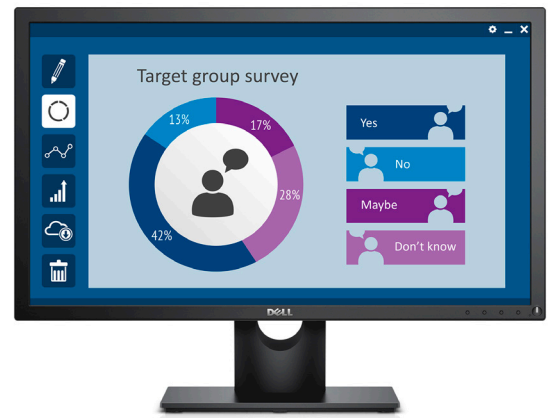

Dell 24 Monitor E2417H

Enjoy essential productivity-boosting features plus ultra-wide viewing with this affordable 23.8" monitor

Essential features at a great value

Discover the monitor features you need for everyday office productivity.

- Get consistent colors across an ultra-wide viewing angle on a 23.8" Full HD screen.
- Optimize eye comfort with a flicker-free screen and ComfortView feature which minimizes blue light emission.
- Enjoy easy compatibility with both legacy and future-ready PCs via VGA and DisplayPort connectivity.
- Configure your monitor easily with flexible Dell mounts and stands — great for evolving requirements.

Thank you
for making
Dell Monitors

#1
worldwide*

Easily tilt the panel to your preferred viewing position to work the way you like.

Connectivity Image enlarged and cropped to show detail

- A Power cable connector
- B DisplayPort
- C VGA
- D Sound bar mounting slots

Dell 24 Monitor | E2417H

Display

Model number	E2417H
Viewable image size (diagonal)	60.47 cm (23.8 inches)
Active display area	
Horizontal	527.04 mm (20.75 inches)
Vertical	296.46 mm (11.67 inches)
Maximum resolution	Full HD 1920 x 1080 at 60 Hz
Aspect ratio	16:9
Pixel pitch	0.275 mm x 0.275 mm
Brightness (typical)	250 cd/m ²
Color gamut (typical)	87% ⁴ (CIE1976)
Color depth	16.7 million colors
Contrast ratio (typical)	1,000:1
Viewing angle (typical) (vertical/horizontal)	178°/178°
Response time (typical)	8 ms gray-to-gray
Panel technology	In-plane switching, anti-glare
Backlight	LED
Dell soundbar (optional)	AC511 (USB-powered via PC)